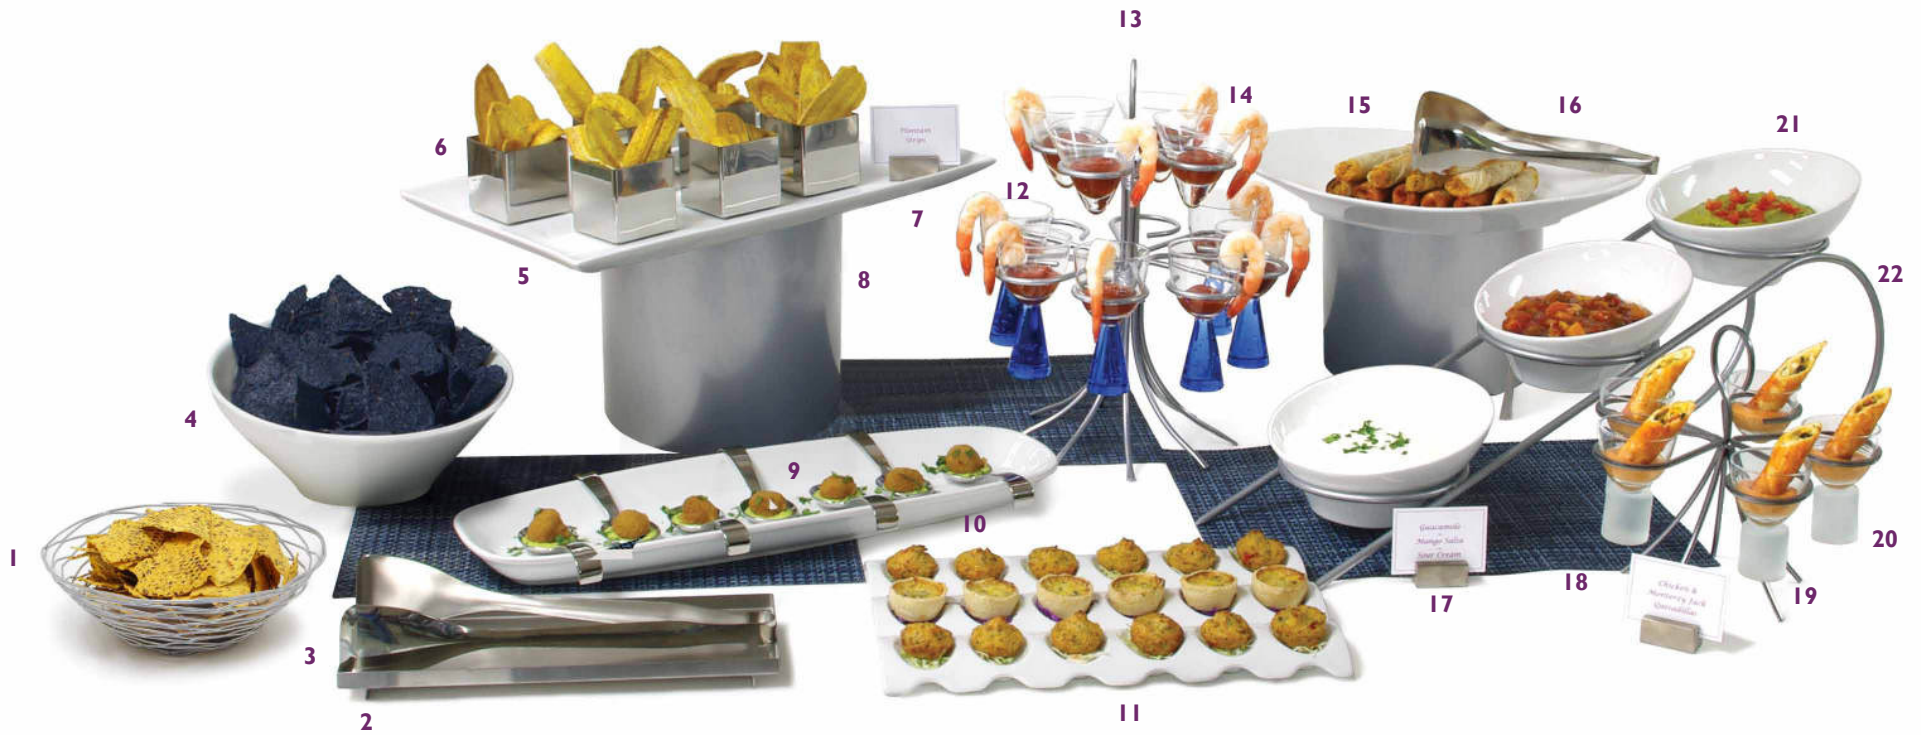

1. 10" Rd Silver Basket
BBK007BCI22
Page 101

2. Rect. SS Footed Tray
RTR014BSS12
Page 95

3. SS Tongs
BUT024MSS22 12" long
Page 140

4. 11.25" Slanted Bowl
BBO020WHP20
Page 51

5. 16.25" x 10.25" Mod® Ideal Platter
BPT032WHP20
Page 17

6. 7 oz SS Holder, Mirror
TSH008MSS23
Page 98

7. SS Menu/Sign Holder, Brushed
BHO001BCZ23
Page 95

8. Metal Riser Set
BRI001BCI20
Page 129

9. 20" Mod® Rect. Platter
SPT005WHP21
Page 18

10. Curved SS Sampler™ Spoon
FSM002MSS23
Page 94

11. 18 Sampler™ Server
SPT015WHP21
Page 51

12. Mini Tulip Sampler™
ASA005BLG22 Cobalt
Page 76

13. 4 oz Glass Cone
ASA013CLG23
Page 76

14. Sampler™ Holder, 12
BHO015BCI20
Page 100

15. 15" Ellipse™ Platter
SPT006WHP20
Page 48

16. SS Tongs
BUT026MSS22 9" long
Page 140

17. SS Menu/Sign Holder, Brushed
BHO001BCZ23
Page 95

18. Basketweave, Indigo
XPM077DBV83 16" x 12"
Page 114

19. Sampler™ Holder, 5
BHO038BCI21
Page 100

20. 2 oz Frosted Mini Tulip
ASA016FRG23
Page 77

21. 9" Slanted Bowl
DBO057WHP21
Page 51

22. Slanted Bowl Holder
BTH002BCI20
Page 125