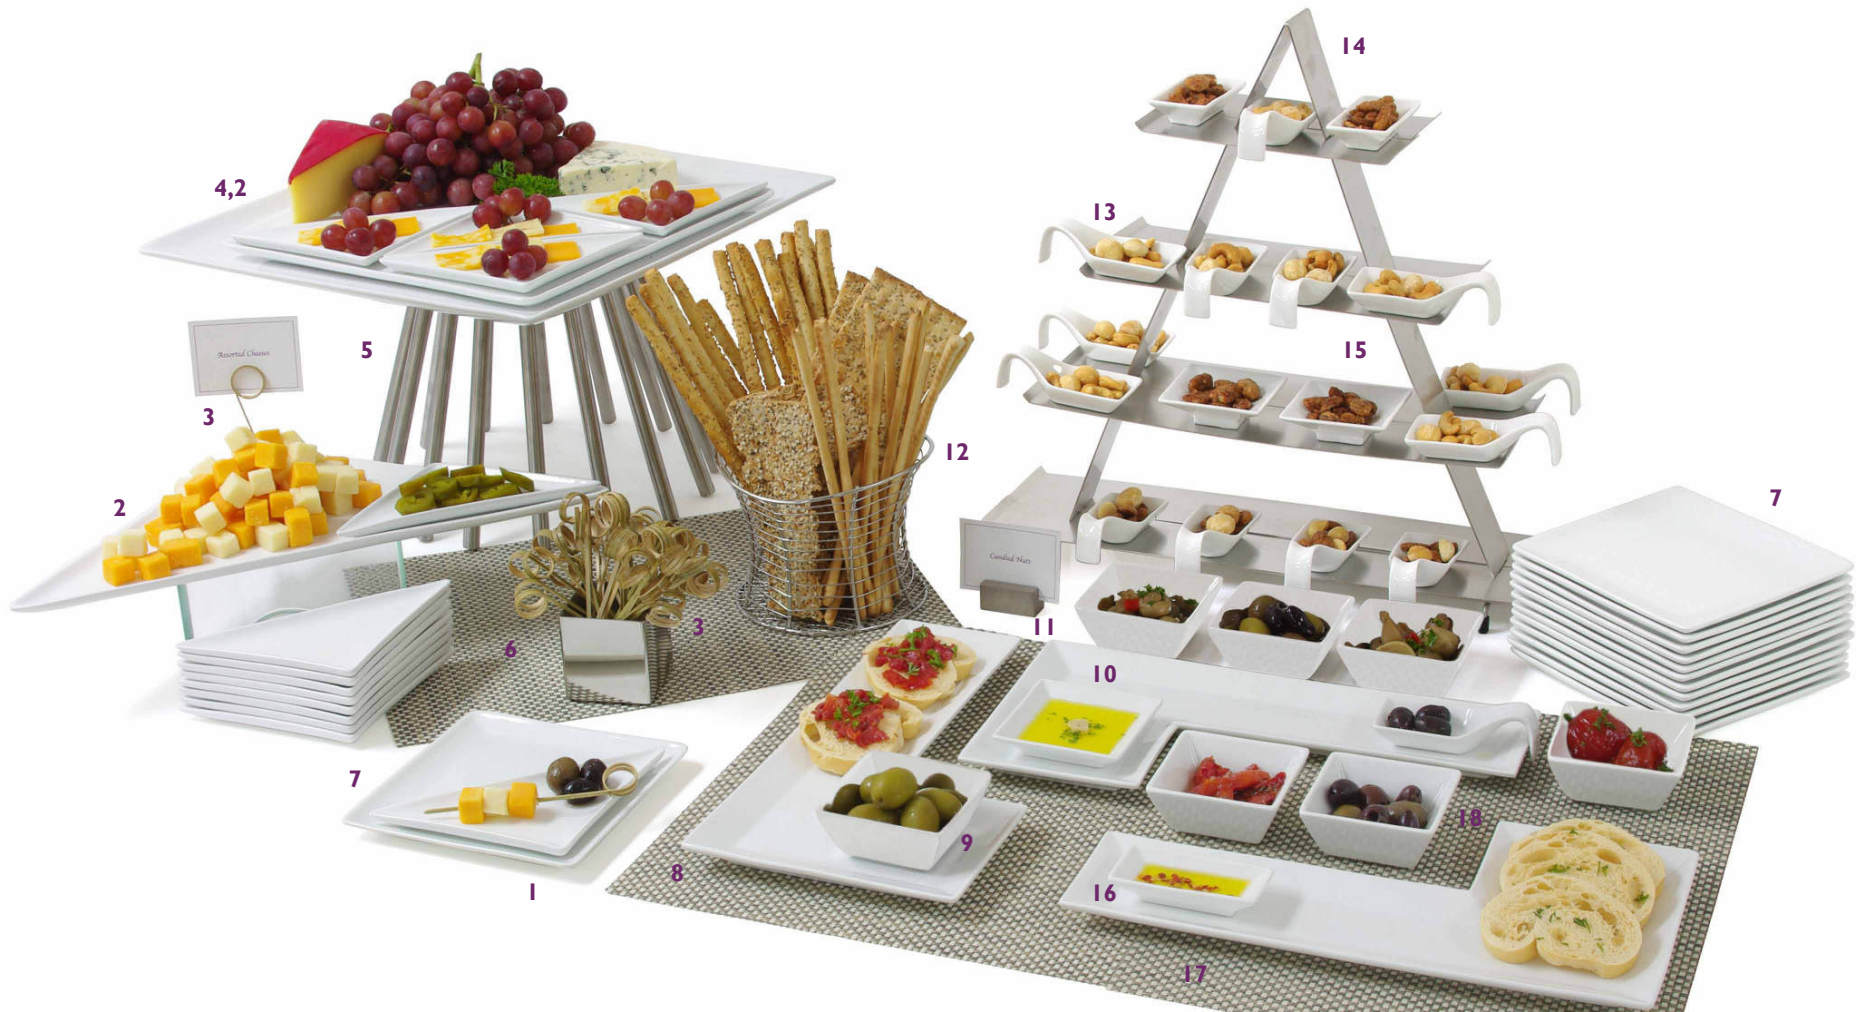

21. 9" Slanted Bowl  
DBO057WHP21  
Page 51

22. Slanted Bowl Holder  
BTH002BCI20  
Page 125

1. 7.5" x 4" Mod® Triangle Plate  
DAP045WHP23  
Page 17

2. 16.25" x 8.5" Mod® Triangle Plate  
DSP014WHP22  
Page 17